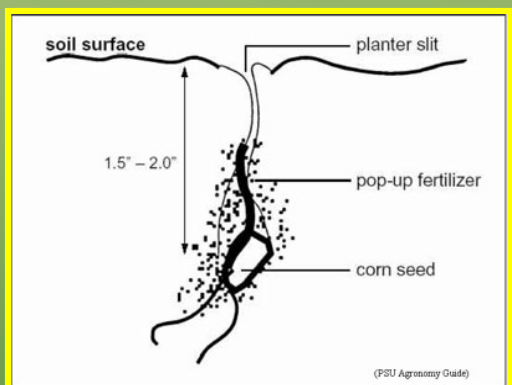

GroStim®

Harvey's
SEEDING PROGRESS SINCE 1871

AP PRODUCTS

For pop-up, starter, side and top dressing and foliar uses on corn, cotton and other crops

Higher fertilizer prices combined with favorable crop prices require growers to be more efficient with fertilizer applications but, at the same time, use good production practices to strive for high yields.

GroStim can be placed directly upon the seed. It is highly effective when crops are planted under cold or other adverse growing conditions. Early season foliar sprays of **GroStim**, after seedlings emerge, can also be an effective means of promoting root development and seedling vigor. **GroStim** can be combined with liquid fertilizer solutions or impregnated on dry fertilizer for applications at preplanting or top (or side) dressing .

GroStim was designed to supply a source of nutrients along with carboxylates to promote vigor and growth as the seed germinates and shoots emerge. Carboxylates are especially beneficial during adverse conditions when microbial activity is slow.