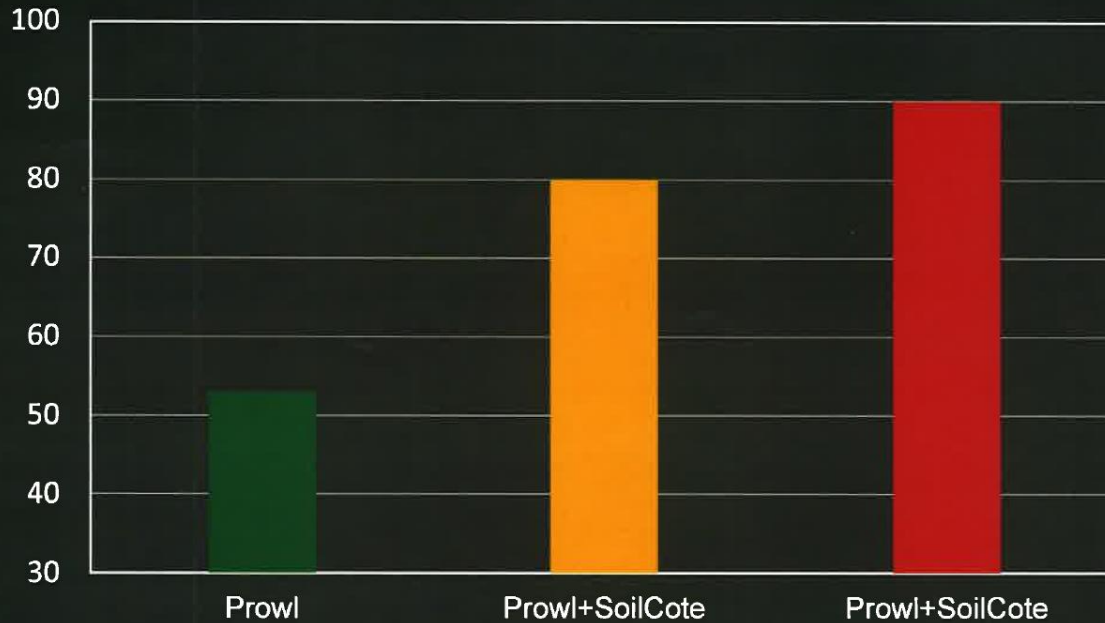

SoilCote™

your herbicides this season

- Benefits:**
- Minimizes Leaching
 - Reduces Offsite Movement
 - Reduces Volatility
 - Reduces Crop Injury

APPLICATION RATE
1 pint/acre per application, mixed with your herbicide

Please refer to the label for direction and additional information

SoilCote @ 1pt
with 3.5oz/acre
Envive

Envive only at
3.5oz/acre

SoilCote
A GOOD TOOL FOR YOUR PRE-EMERGENT HERBICIDES
www.harveyfertilizerandgas.com

Agricenter International (Tennessee)

Dr. Bruce Kirksey

Percent Weed Control 14 DAT (Palmer Amaranth)

-  Prowl – 2 pt/acre
-  Prowl – 2 pt/acre + SoilCote at 8 oz.
-  Prowl – 2 pt/acre + SoilCote at 16 oz.